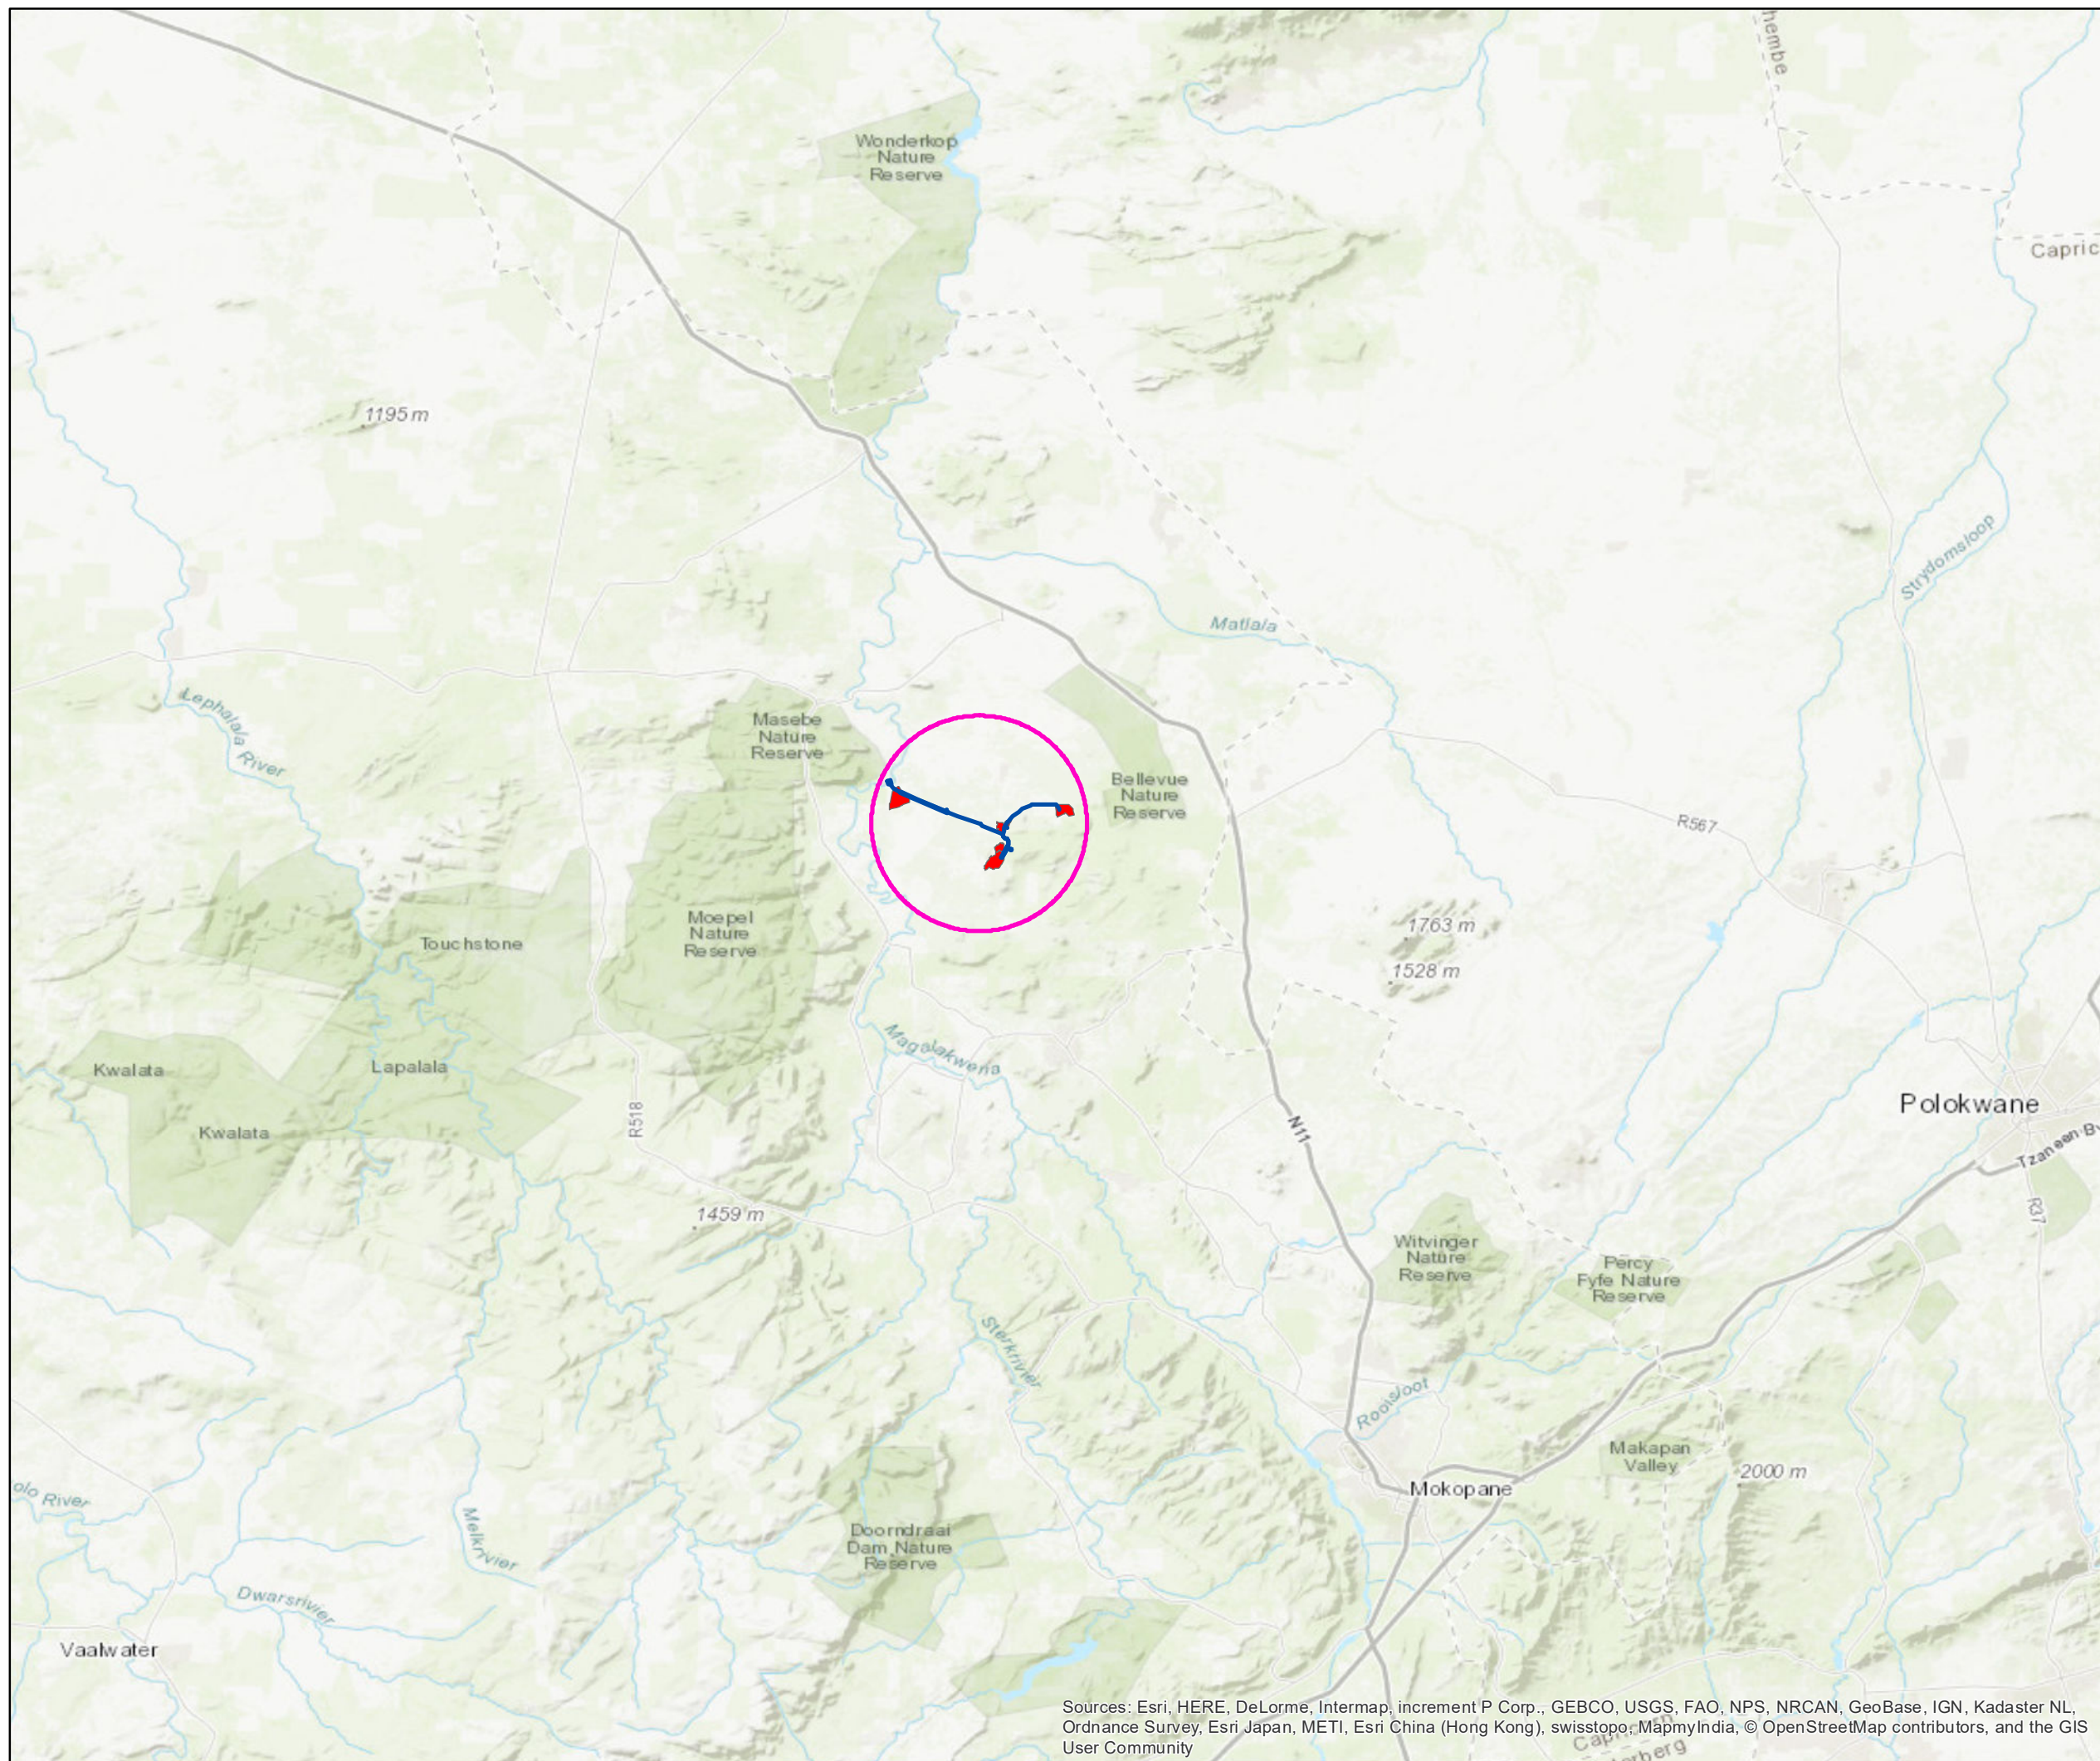

Mogalakwena Locality Map

Legend

-  Study Area
-  Alternative
-  Affected Areas

1:500,000

PRODUCED BY: Lidwala
Consulting Engineers
AUTHOR: Carol Lefakane
DATE: 17/09/2018

Sources: Esri, HERE, DeLorme, Intermap, increment P Corp., GEBCO, USGS, FAO, NPS, NRCAN, GeoBase, IGN, Kadaster NL, Ordnance Survey, Esri Japan, METI, Esri China (Hong Kong), swisstopo, MapmyIndia, © OpenStreetMap contributors, and the GIS User Community